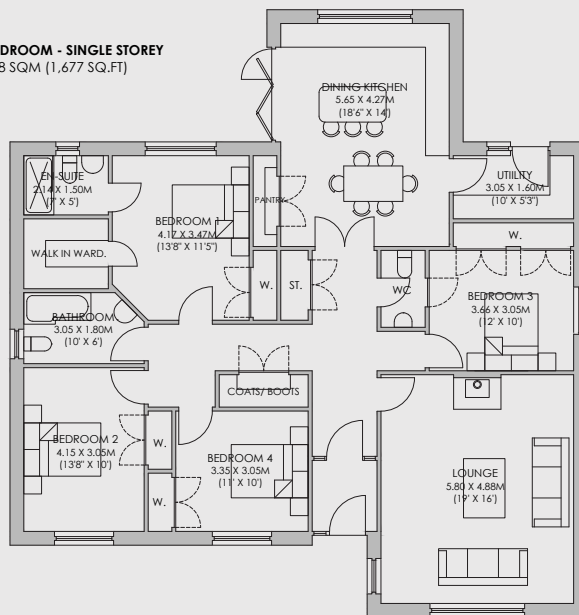

4 BEDROOM - SINGLE STOREY
155.8 SQM (1,677 SQ.FT)