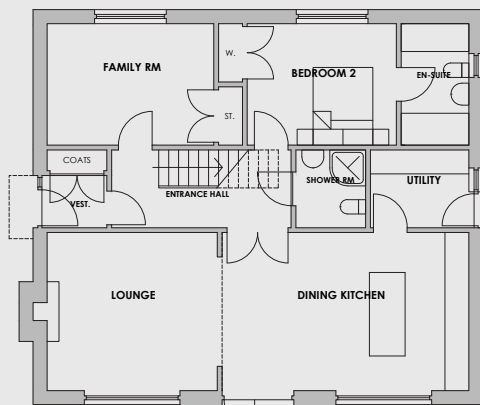

The Mucduff

5 bedroom

5 BEDROOM - STOREY & HALF
178.6 SQM (1,922 SQ.FT)

GROUND
97.4 SQM (1,048 SQ.FT)
FIRST
81.2 SQM (874 SQ.FT)