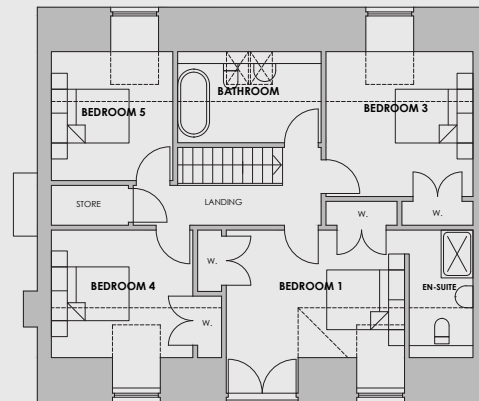

5 BEDROOM - STOREY & HALF
178.6 SQM (1,922 SQ.FT)